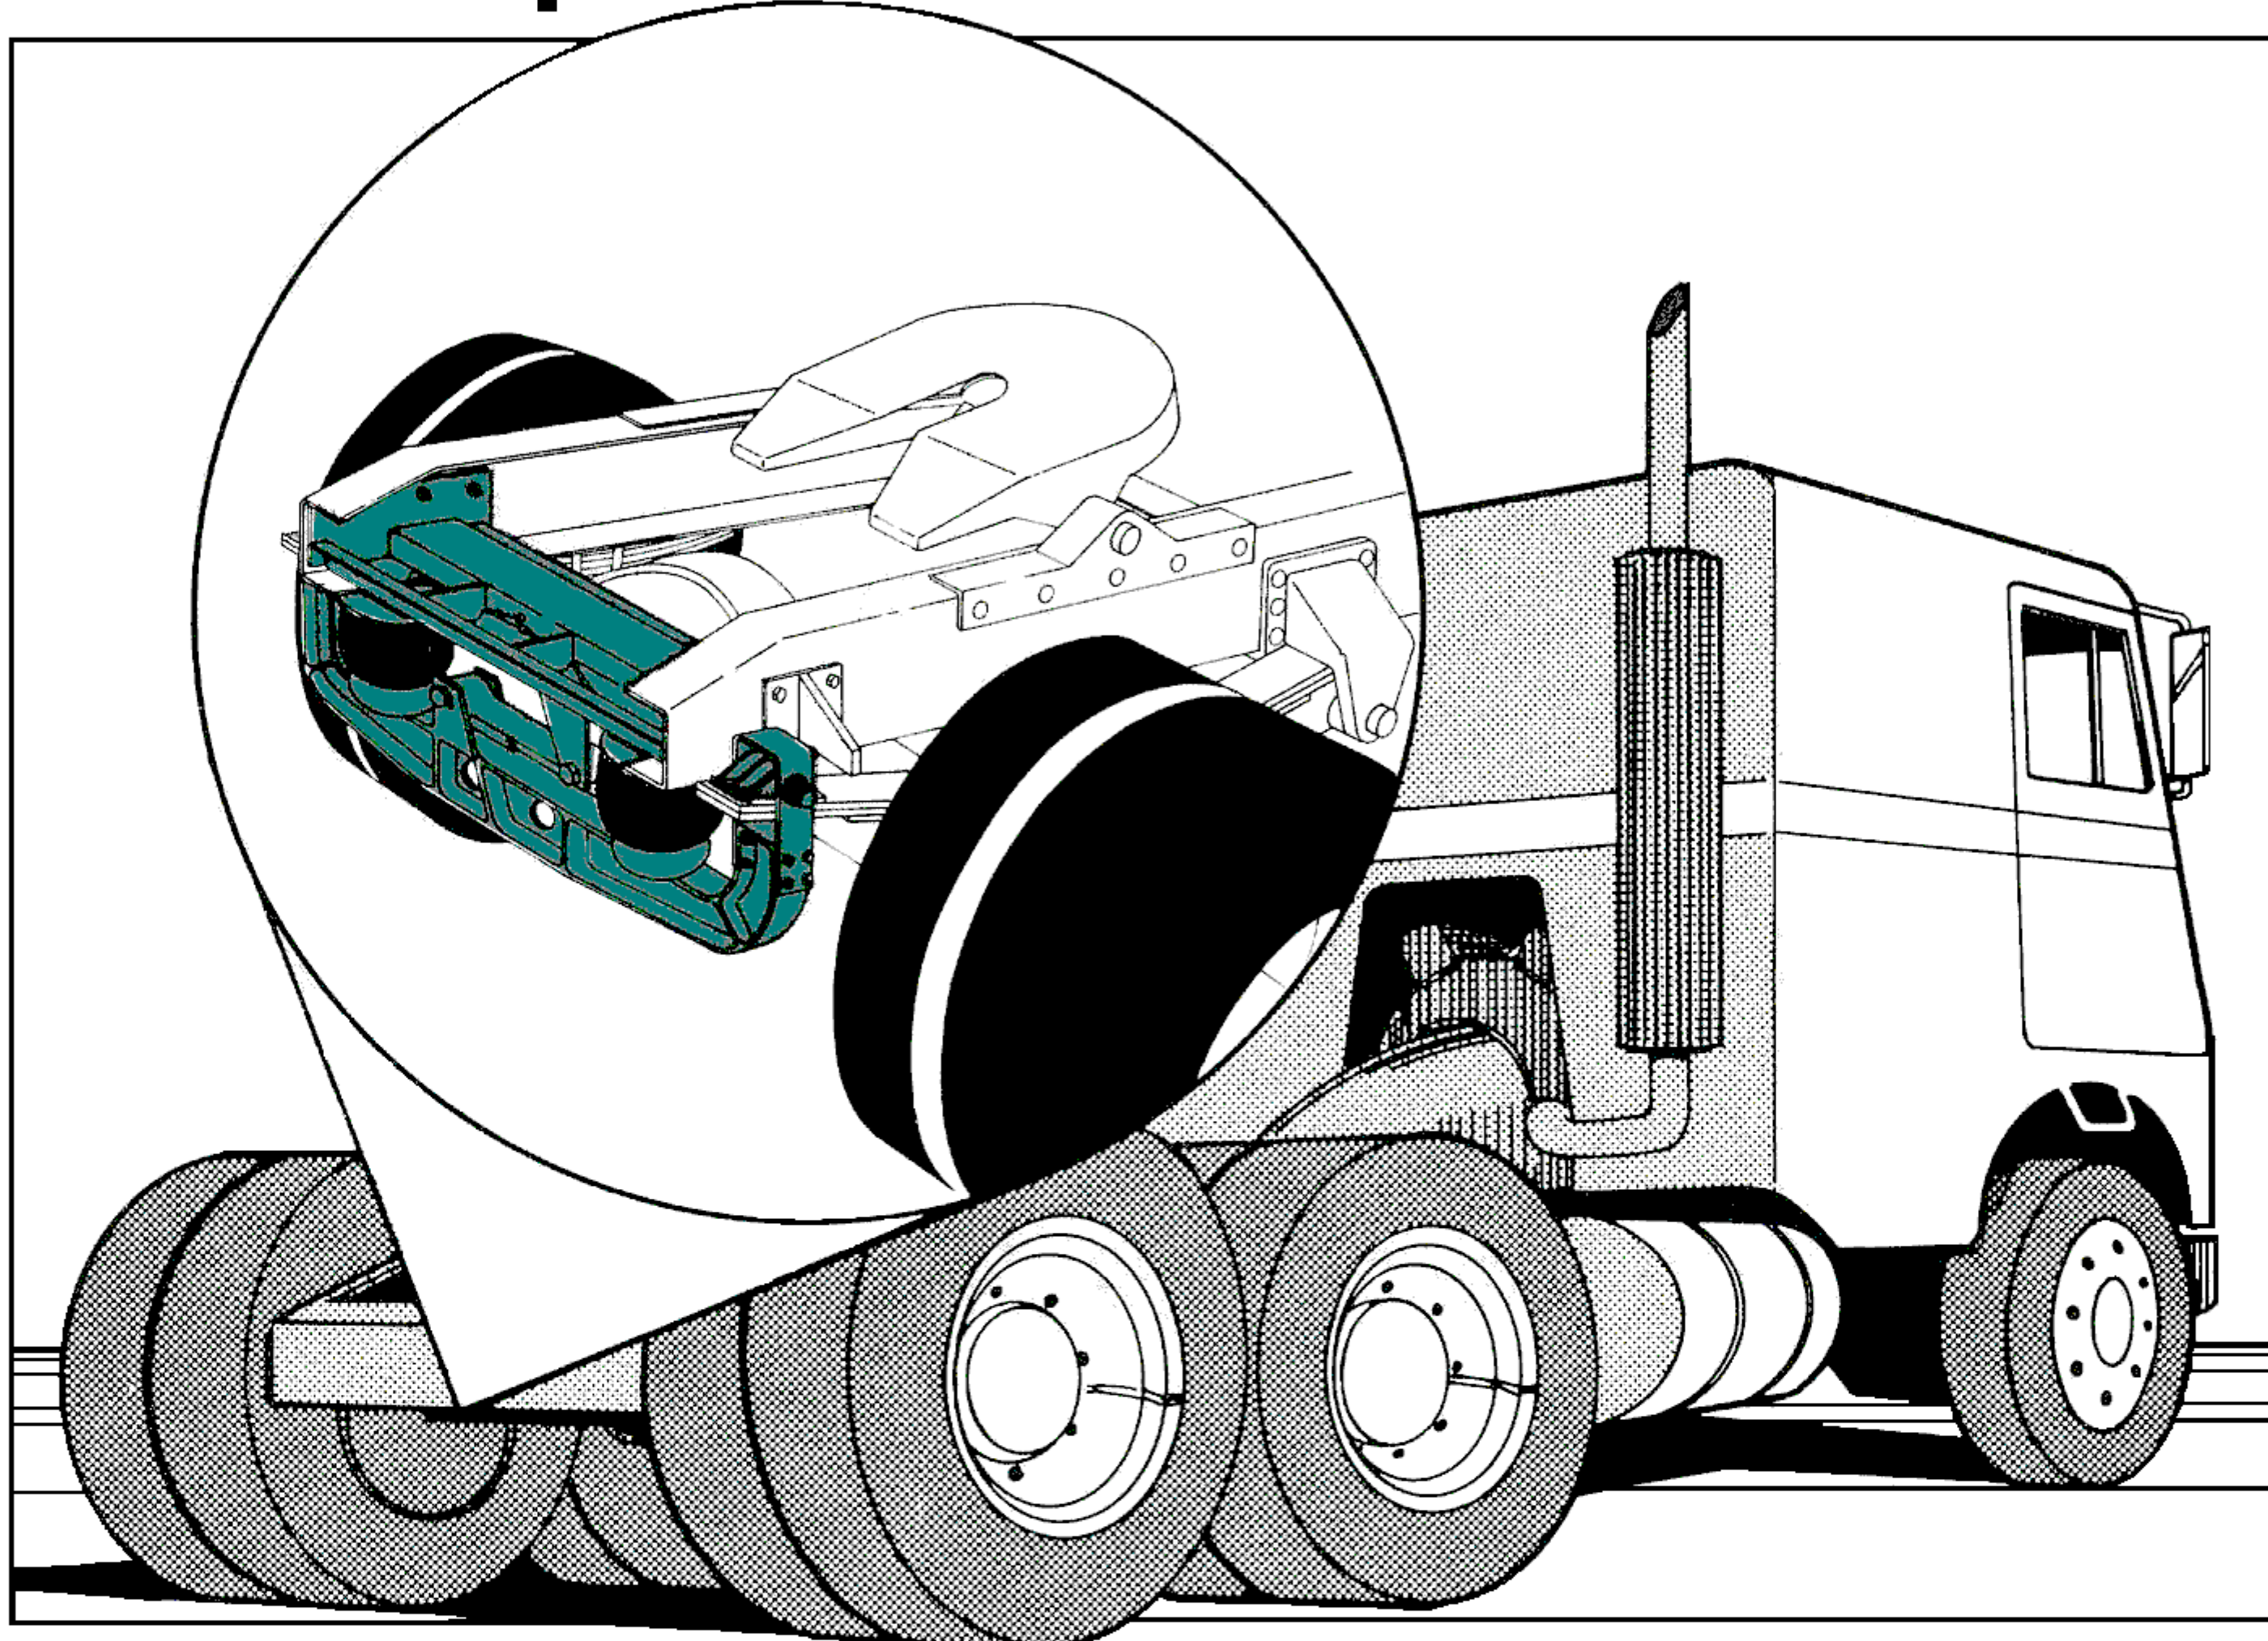

SUPERIDE[®] 800

Air Suspension for Truck Drive Axle

Fits Any Truck Spring Suspension

SUPERIDE[®]
Air Suspension Systems

“Make Every Road A Better Ride”

**Write or phone for the name
of your nearest dealer—**

SUPERIDE[®]800 Air Suspension is designed for installation on most single or tandem axle trucks. The unit is shipped completely pre-assembled from the factory and can be installed in less than a day.

This versatile unit provides stability and balance for dependable driving performance and a comfortable ride. Make every road a smoother ride with Superide Air Suspension Systems.